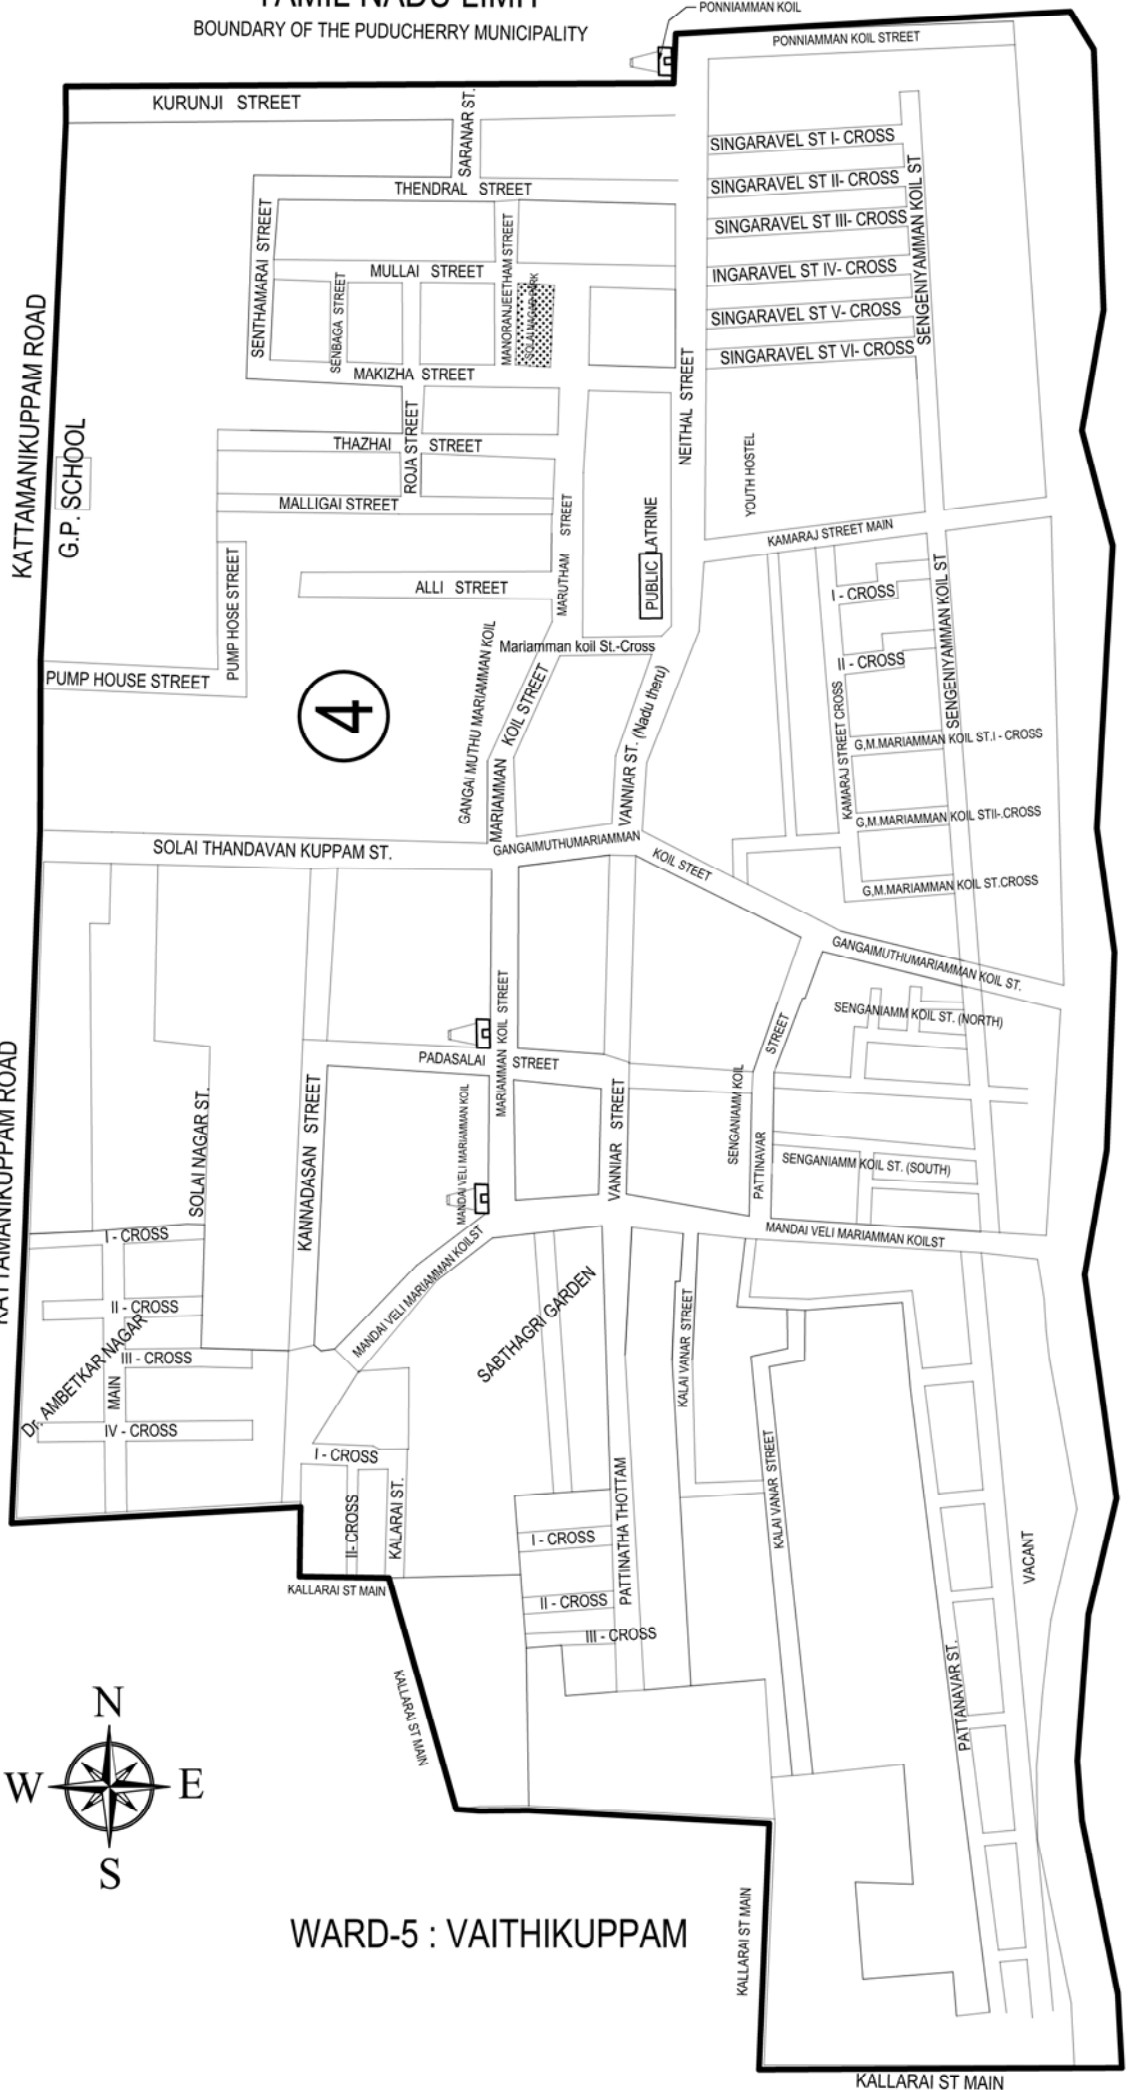

TAMIL NADU LIMIT
BOUNDARY OF THE PUDUCHERRY MUNICIPALITY

WARD-4 : SOLAI NAGAR

WARD-3 : MUTHILALPET (EAST)

WARD-5 : VAITHIKUPPAM

SEA SHORE AREA

KALLARAI ST MAIN